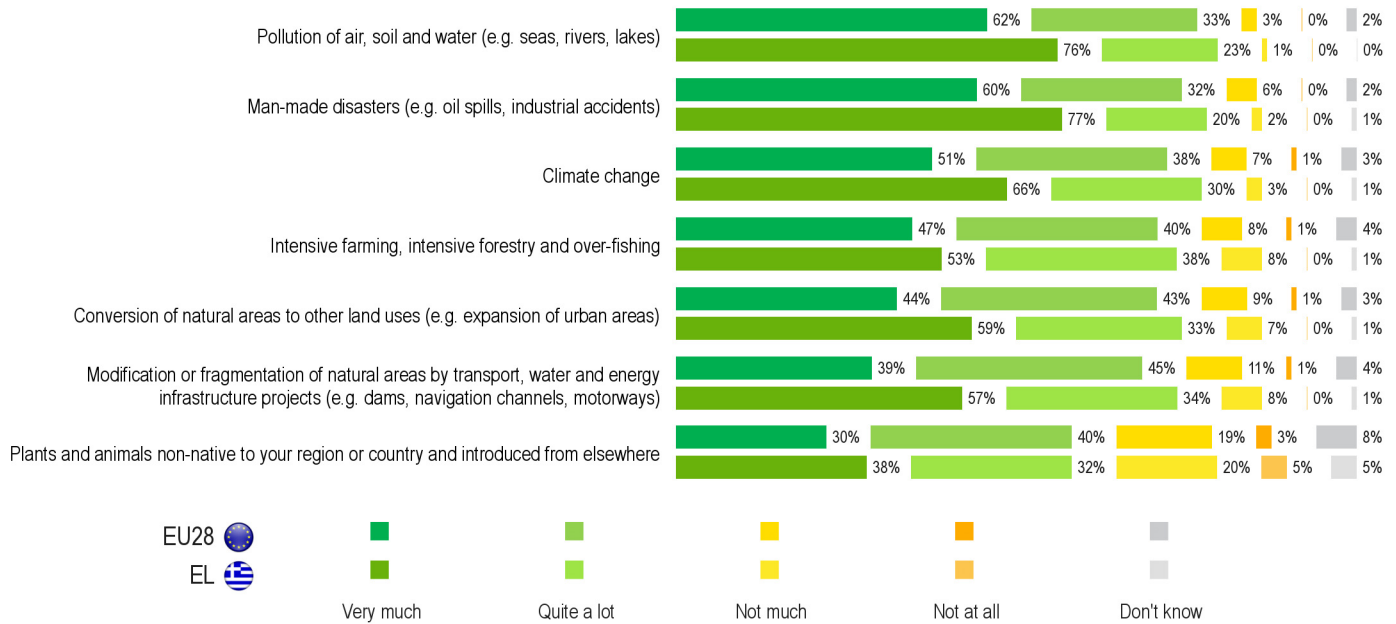

EU28 EL

Number of interviews: 27.718
Number of interviews: 1.009

Fieldwork: 30/05-08/06/2015
Fieldwork: 30/05-08/06/2015

Methodology: face-to-face

2. PERCEIVED THREATS TO BIODIVERSITY

QB7. In your opinion, to what extent is biodiversity threatened by each of the following?