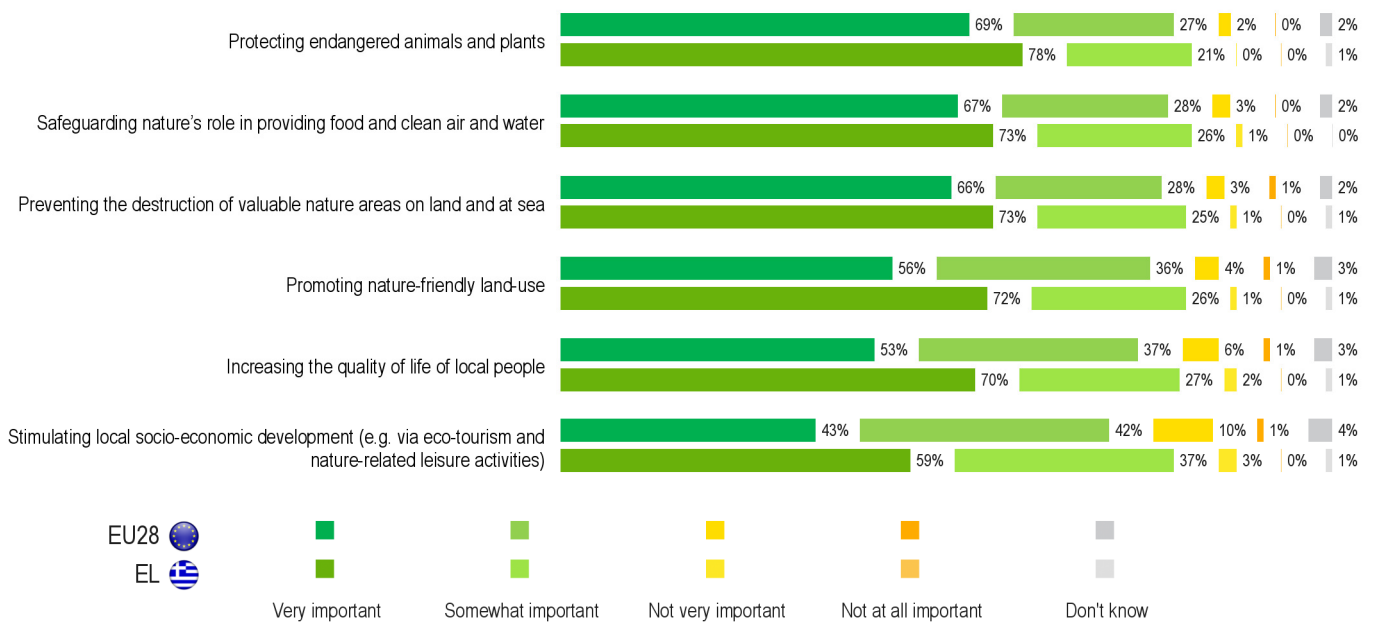

QB11. Natura 2000 is a network of more than 27.000 nature protection areas all over the EU. How important do you think such nature protection areas are for the following?