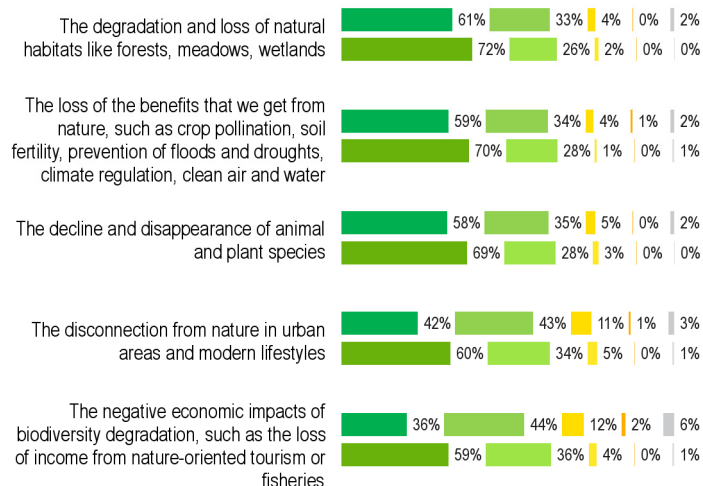

1. IMPORTANCE OF BIODIVERSITY AND SERIOUSNESS OF BIODIVERSITY LOSS

QB4. I will read some statements about why it might be important to halt the loss of biodiversity. Please tell me how much you agree or disagree with them.

EU28 EL

Totally agree Tend to agree Tend to disagree Totally disagree Don't know

QB5. In your opinion, how serious is the decline and possible extinction of animal and plant species, natural habitats and ecosystems?

EU28 EL

Very serious Fairly serious Not very serious Not at all serious Don't know

QB3. In your opinion, how serious is each of the following issues?

EU28 EL

Very serious Fairly serious Not very serious Not at all serious Don't know

QB6. Do you think that the degradation of nature and the decline and possible extinction of animal and plant species will affect you personally?

EU28 EL

EUROBAROMETER 83.4 RESULTS FOR GREECE

Attitudes of Europeans towards biodiversity