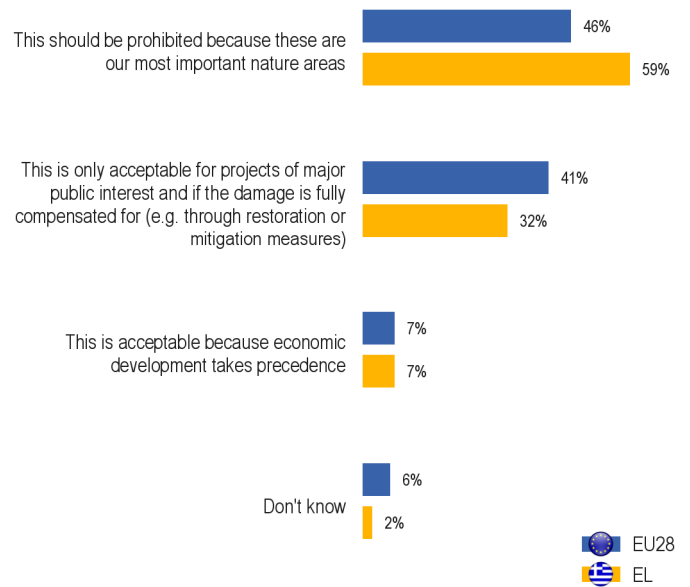

QB12. Sometimes economic development results in damage or destruction of nature in protected areas such as Natura 2000 sites. Which of the following statements comes closest to your opinion?