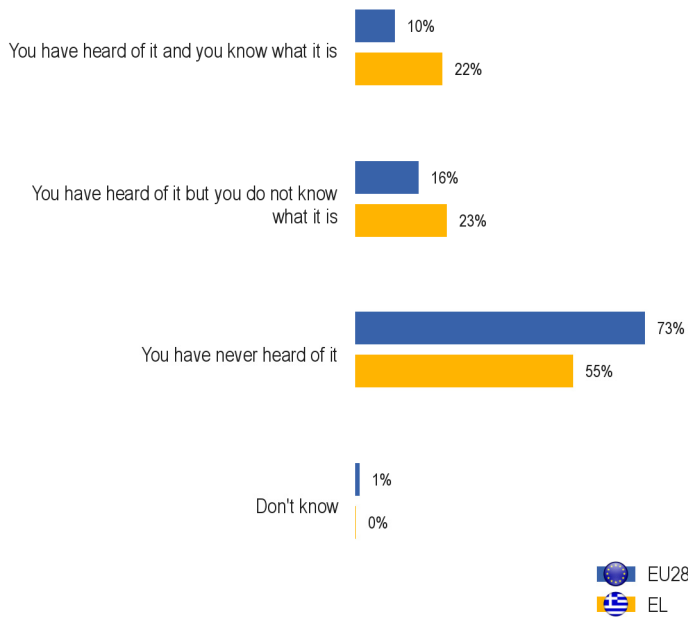

Attitudes of Europeans towards biodiversity

EU28
EL

Number of interviews:
27.718

Number of interviews:
1.009

Fieldwork:
30/05-08/06/2015

Fieldwork:
30/05-08/06/2015

Methodology: face-to-face

4. FOCUS ON NATURE PROTECTION AREAS

QB10. Have you heard of the Natura 2000 network?