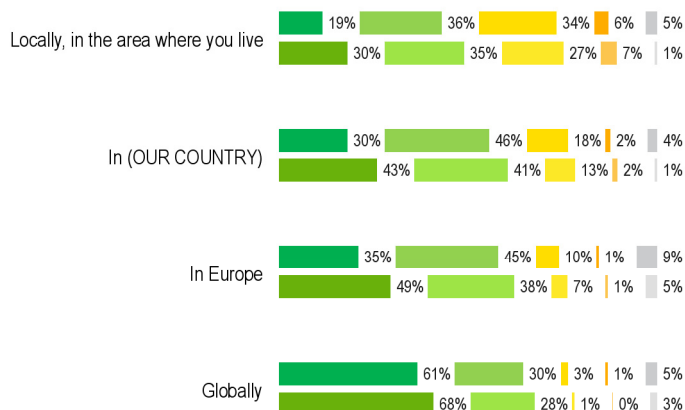

Attitudes of Europeans towards biodiversity

EU28

Number of interviews: 27.718

Fieldwork: 30/05-08/06/2015

EL

Number of interviews: 1.009

Fieldwork: 30/05-08/06/2015

Methodology: face-to-face

1. IMPORTANCE OF BIODIVERSITY AND SERIOUSNESS OF BIODIVERSITY LOSS

QB4. I will read some statements about why it might be important to halt the loss of biodiversity. Please tell me how much you agree or disagree with them.

EU28 EL

Totally agree Tend to agree Tend to disagree Totally disagree Don't know

QB5. In your opinion, how serious is the decline and possible extinction of animal and plant species, natural habitats and ecosystems?