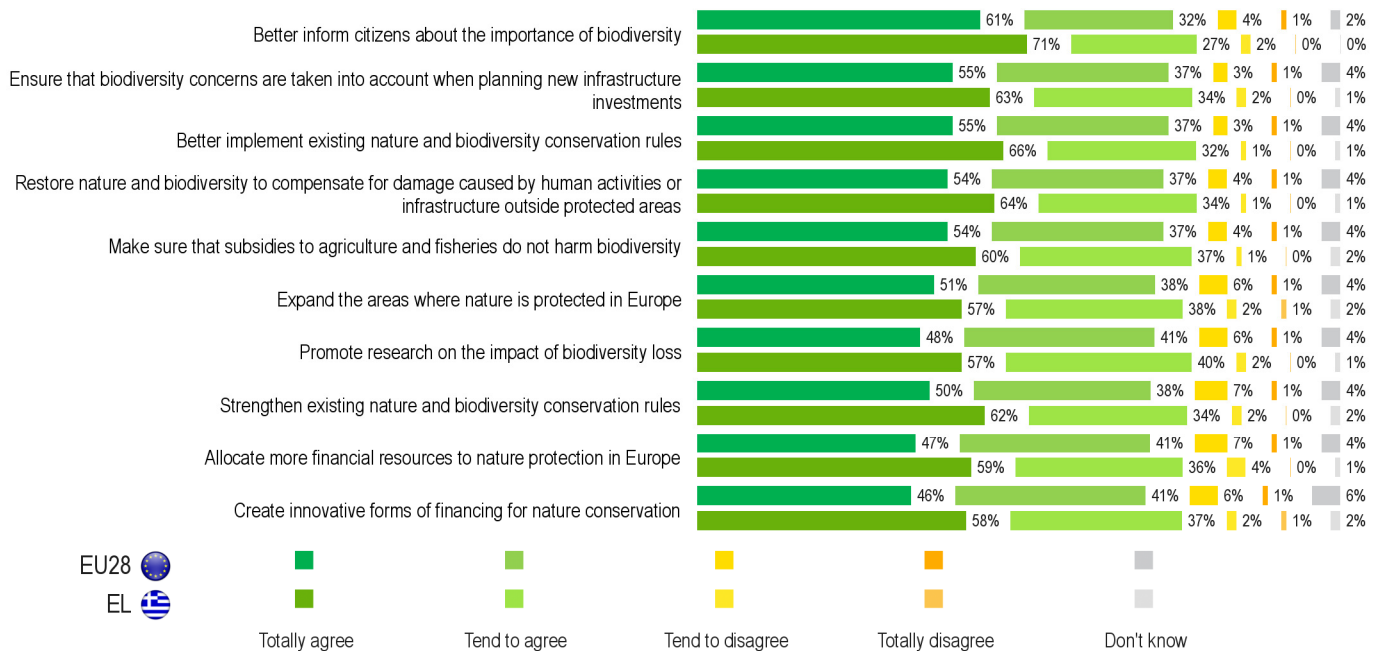

EU28 
EL 

Number of interviews:
27.718

Number of interviews:
1.009

Fieldwork:
30/05-08/06/2015

Fieldwork:
30/05-08/06/2015

Methodology: face-to-face

5. MEASURES THE EU SHOULD TAKE TO PROTECT BIODIVERSITY

QB8. Please tell me if you agree or disagree that, in order to protect biodiversity, the EU should ...