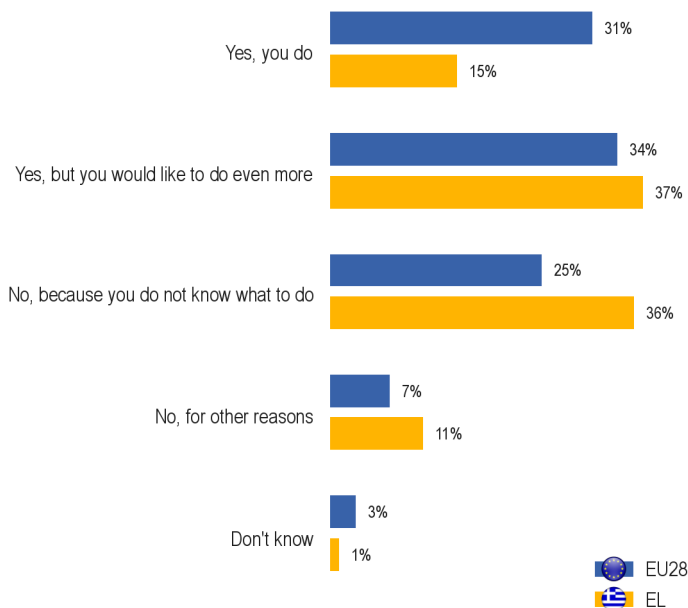

3. PERSONAL EFFORTS TO PROTECT NATURE AND BIODIVERSITY

QB13. Would you say that you personally make an effort to protect biodiversity and nature?