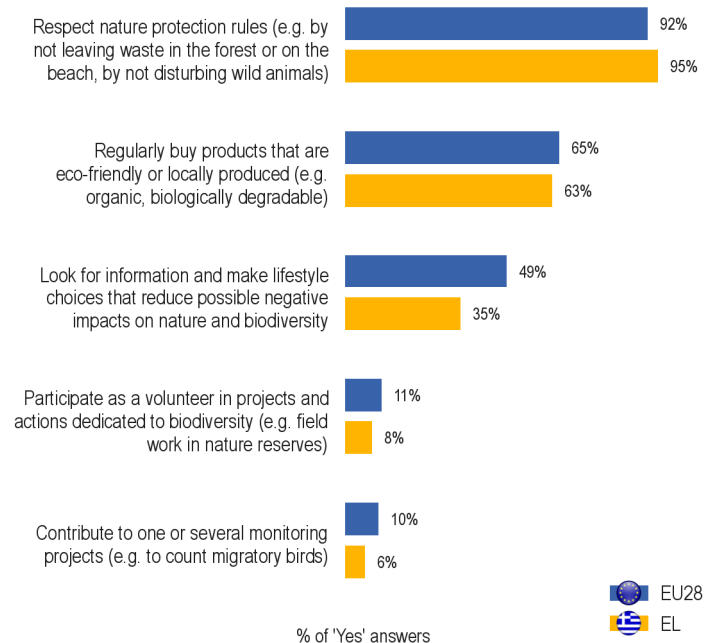

QB6. Do you think that the degradation of nature and the decline and possible extinction of animal and plant species will affect you personally?

EU28 EL

EUROBAROMETER 83.4 RESULTS FOR GREECE

Attitudes of Europeans towards biodiversity

EU28 EL

Number of interviews: 27.718
Number of interviews: 1.009

Fieldwork: 30/05-08/06/2015
Fieldwork: 30/05-08/06/2015

Methodology: face-to-face

2. PERCEIVED THREATS TO BIODIVERSITY

QB7. In your opinion, to what extent is biodiversity threatened by each of the following?

3. PERSONAL EFFORTS TO PROTECT NATURE AND BIODIVERSITY

QB13. Would you say that you personally make an effort to protect biodiversity and nature?

QB14. Please tell me whether or not you personally do the following.