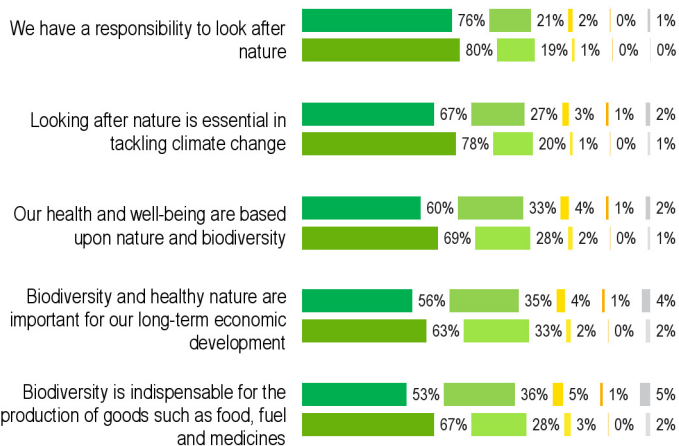

Attitudes of Europeans towards biodiversity

EU28

Number of interviews: 27.718

Fieldwork: 30/05-08/06/2015

EL

Number of interviews: 1.009

Fieldwork: 30/05-08/06/2015

Methodology: face-to-face

1. IMPORTANCE OF BIODIVERSITY AND SERIOUSNESS OF BIODIVERSITY LOSS

QB4. I will read some statements about why it might be important to halt the loss of biodiversity. Please tell me how much you agree or disagree with them.